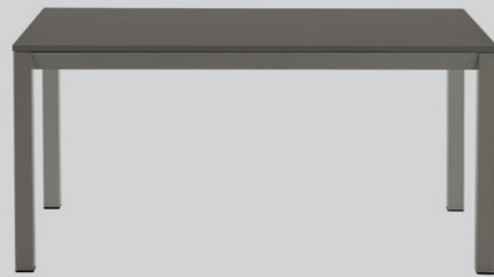

Piano laccato opaco smoke 128, struttura metallo smoke 128.
Matt smoke 128 lacquered top, smoke 128 metal frame.