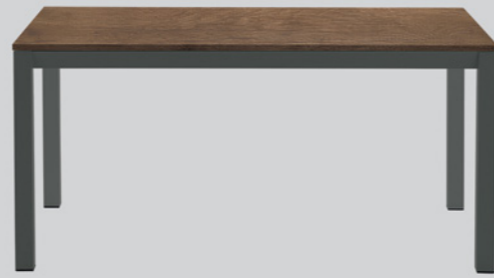

Movida bookcase with an anthracite 160 metal frame and maya bronze shelves.
W 74 D 38 H 190 cm.

WPT552 wallpaper.

INFINITY

Piano materico frassino oriente, struttura metallo bianco gesso 121.
Textured eastern ash top, chalk white 121 metal frame.