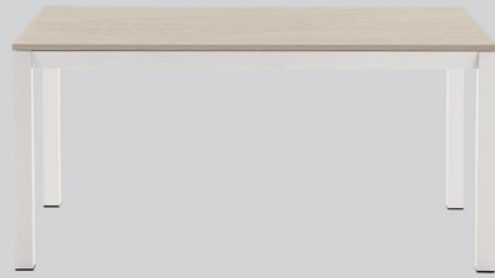

INFINITY

Piano materico frassino oriente, struttura metallo bianco gesso 121.
Textured eastern ash top, chalk white 121 metal frame.